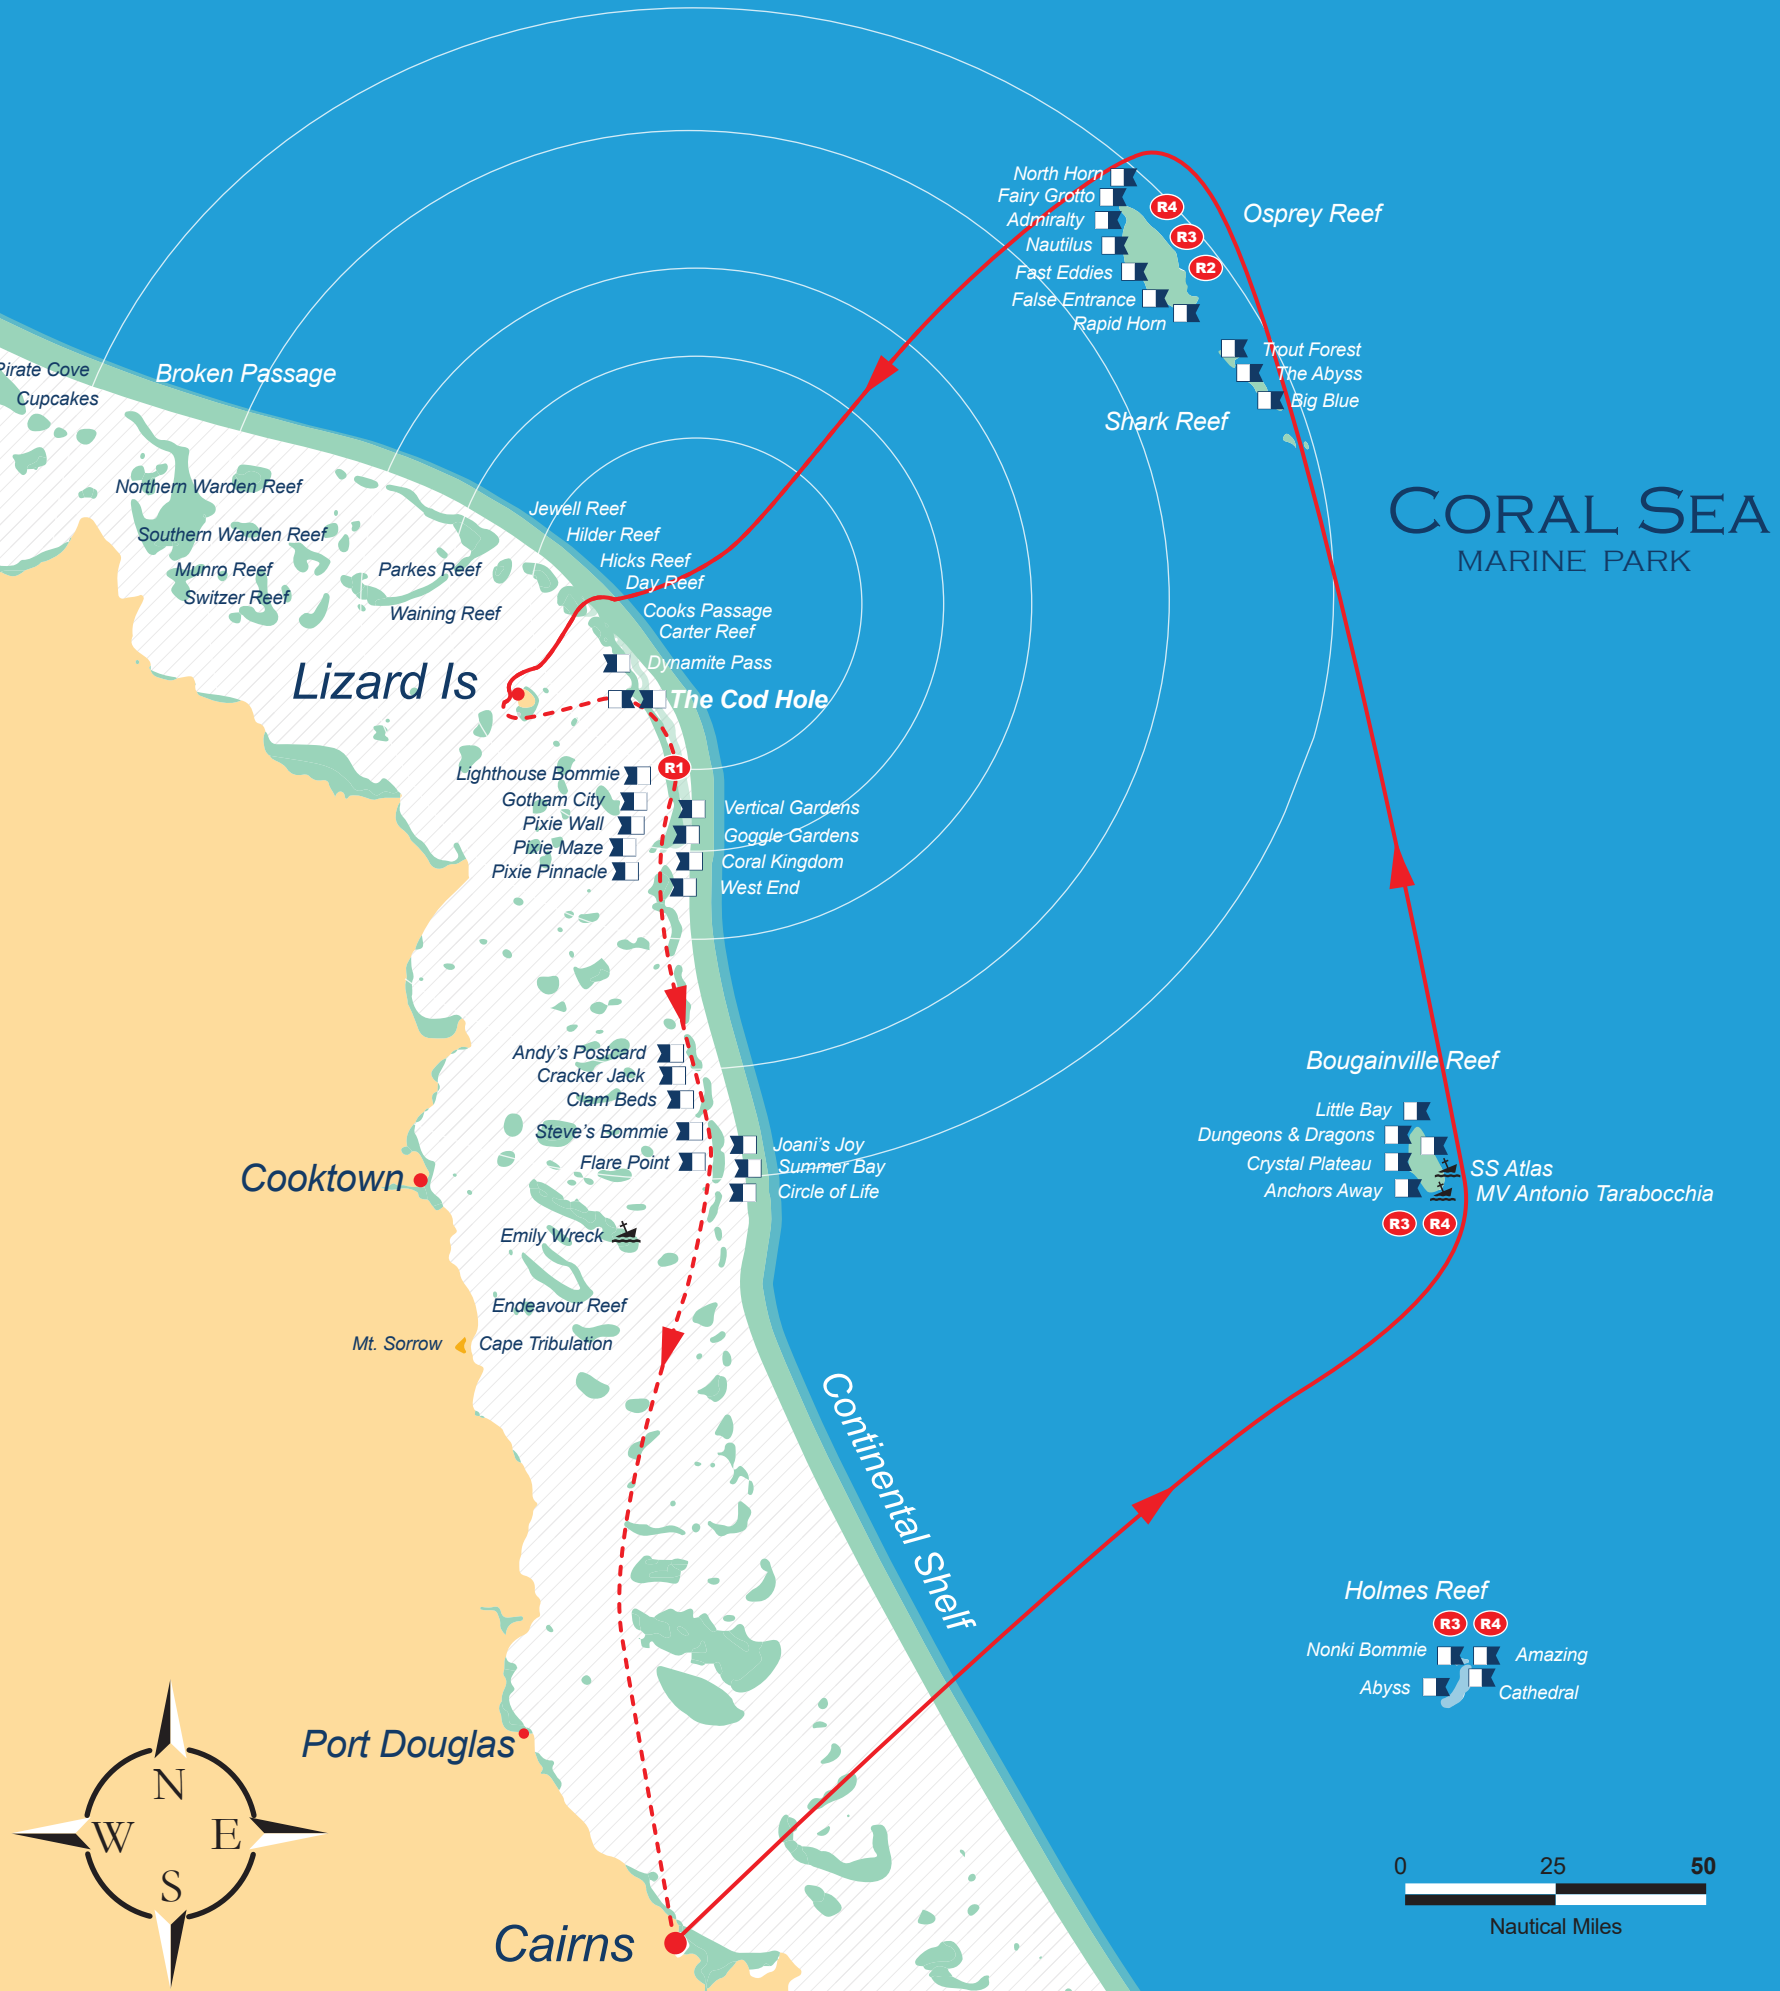

Map Key

Coral Sea Safari - 7 Nights
 Departs Thursday
 Returns Thursday

Mike Ball Great Barrier Reef
 dive sites north of Cooktown

Research Projects

CORAL SEA MARINE PARK